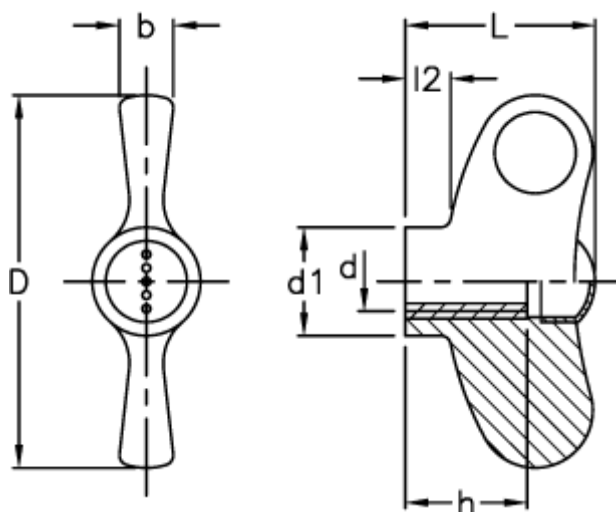

Data Sheet

Article number: 23052232366

Description: E+G Wing nut
EWN.55 B-M6-C6, red cap

Measures

b	= 8
D	= 55
d1	= 16.0
d 6H	= M6
h	= 18
L	= 28
l2	= 6.5